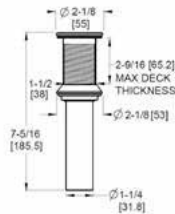

972-1Ø3A	Polished Chrome	$68
972-1Ø3D	Polished Nickel	$79
972-1Ø3B	Matte Black	$88
972-1Ø3BG	Brushed Gold	$117

Features:

- All Metal Grid Strainer
- No Overflow
- 1-1/4" Tailpiece