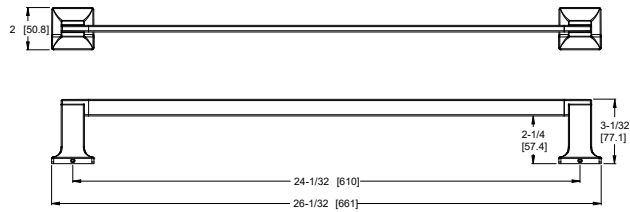

Verve™ - Accessories

	MODEL	FINISH	LIST PRICE	TECHNICAL INFO
Towel Bar 24" 	BTB-2VRVC	Polished Chrome	$120	Configuration: · 2-Hole Installation Features: · All Metal Construction · Mounting Hardware Included · Concealed Screw Installation
	BTB-2VRVD	Polished Nickel	$141	
	BTB-2VRVB	Matte Black	$150	
	BTB-2VRVBG	Brushed Gold	$160