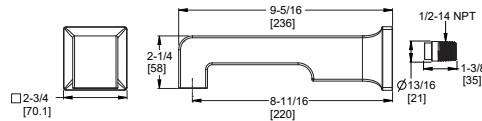

Features:

- All Metal Construction
- Unique Water Ribbon Flow
- Threaded 1/2" Male Copper Sweat Adapter Included (C X MNPT)