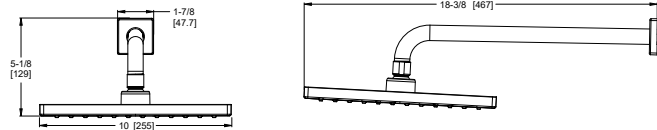

Features:

- 1.8 GPM @ 60 PSI
- Brass Ball Joint
- 10" Showerhead
- Includes Shower Arm, Flange, and Showerhead