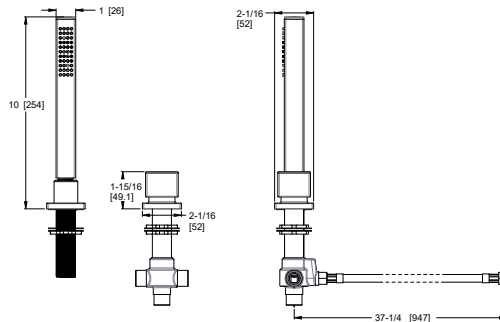

LG16-VRVC	Polished Chrome	$350
LG16-VRVD	Polished Nickel	$438
LG16-VRVB	Matte Black	$467
LG16-VRVBG	Brushed Gold	$500