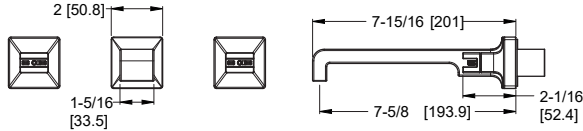

Verve™ - Wall Mount

Wall Mount Lavatory Less Handles

MODEL	FINISH	LIST PRICE
LG49-VRV3C	Polished Chrome	$349
LG49-VRV3D	Polished Nickel	$436
LG49-VRV3B	Matte Black	$465
LG49-VRV3BG	Brushed Gold	$499

TECHNICAL INFO

Features:

- 1.2 GPM Flow Rate
- Trim Only.
- Valve Not Included
- Metal Push & Seal™ Drain Sold Separately
- Mounting Hardware Included
- Supply Lines Not Included
- UltraSeal™ Ceramic Disc Valve

Required Handles Sold Separately

- HHL-VRVX* Cross Handle
- HHL-VRVT* T Handle
- HHL-VRVL* Lever Handle

Must Order LØW8-Ø2ØØ Valve Separately. See Valve Section.

Universal Grid Strainer

972-1Ø4A	Polished Chrome	$68
972-1Ø4D	Polished Nickel	$79
972-1Ø4B	Matte Black	$88
972-1Ø4BG	Brushed Gold	$117