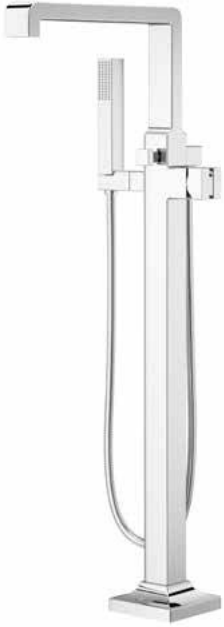

Verve™ - Tub Filler

Free Standing Tub Filler Less Handle