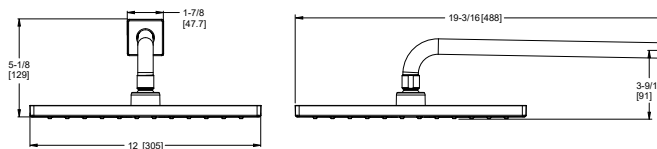

Features:

- 1.8 GPM @ 60 PSI
- Brass Ball Joint
- 12" Showerhead
- Includes Shower Arm, Flange, and Showerhead