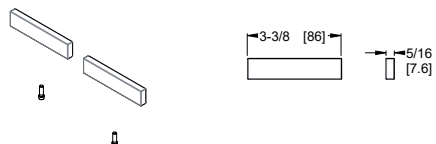

T Handle for Widespread/Wall Mount Lavatory and Roman Tub	HHL-VRVTC	Polished Chrome	$50	Features: · All Metal Construction · 2 Handles Included
	HHL-VRVTD	Polished Nickel	$63	
	HHL-VRVTB	Matte Black	$67	
	HHL-VRVTBG	Brushed Gold	$72