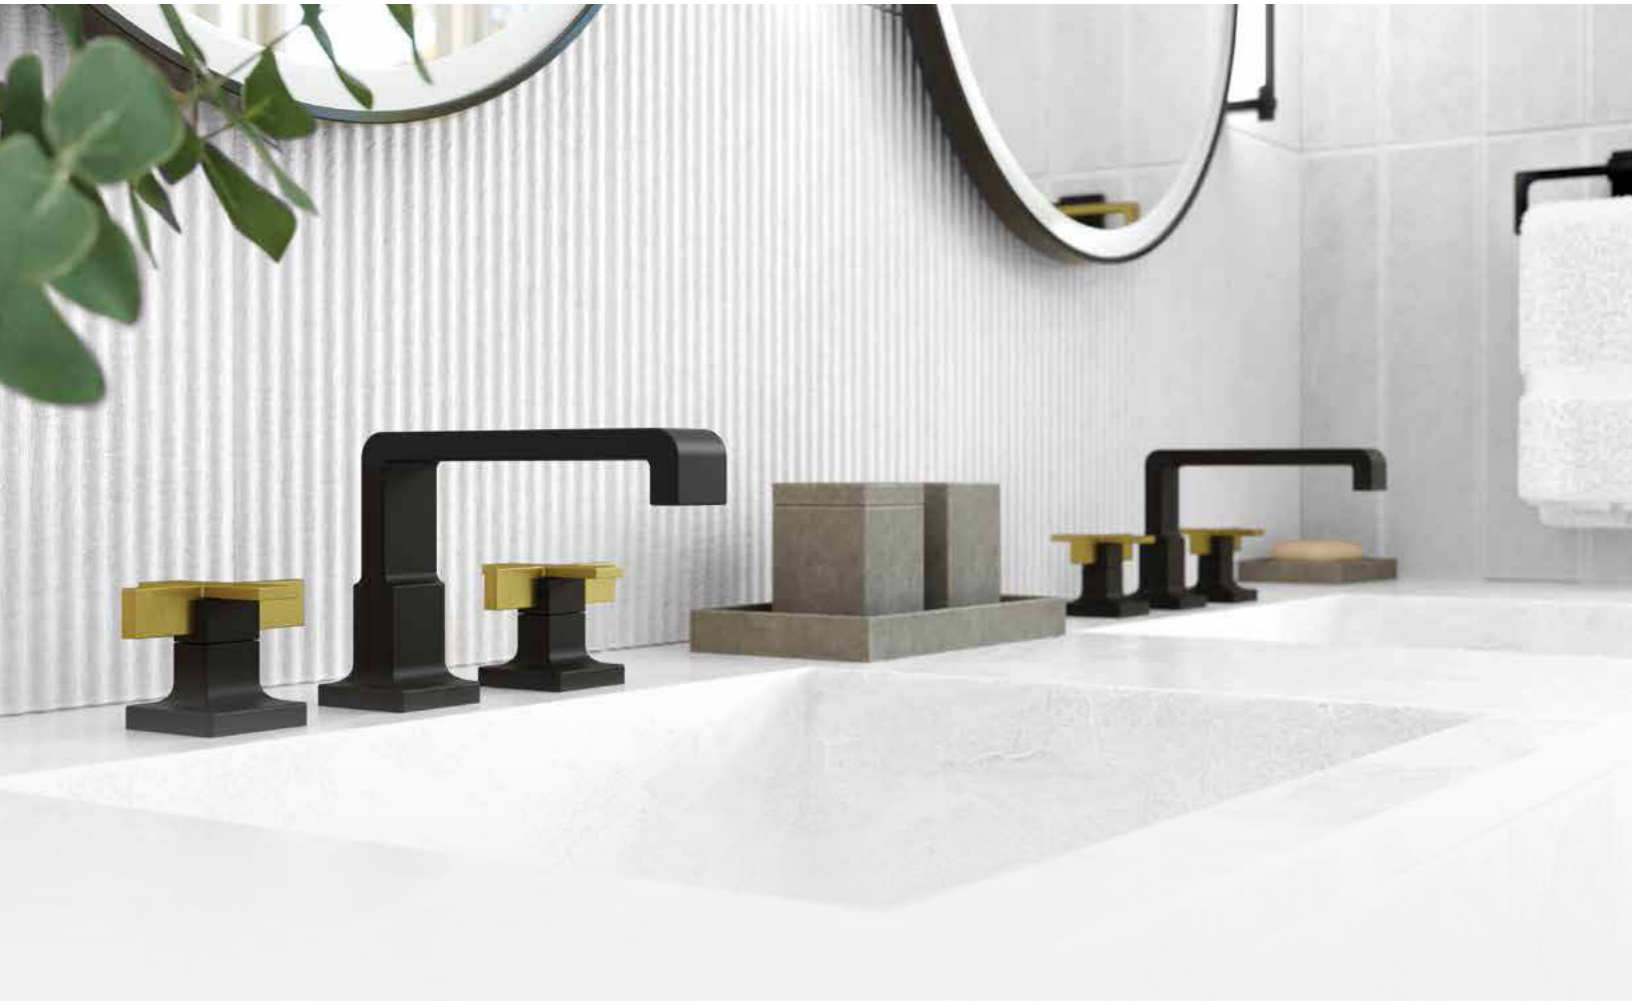

VERVE Collection