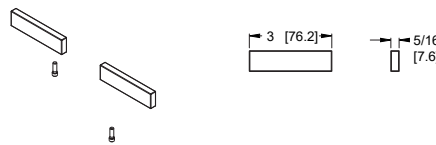

Lever Handle for Widespread/Wall Mount Lavatory and Roman Tub	HHL-VRVLC	Polished Chrome	$50	Features: · All Metal Construction · 2 Handles Included
	HHL-VRVLD	Polished Nickel	$63	
	HHL-VRVLB	Matte Black	$67	
	HHL-VRVLBG	Brushed Gold	$72