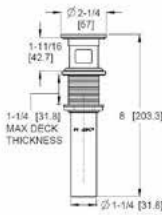

972-1Ø4A	Polished Chrome	$68
972-1Ø4D	Polished Nickel	$79
972-1Ø4B	Matte Black	$88
972-1Ø4BG	Brushed Gold	$117

Features:

- All Metal Grid Strainer
- With Overflow
- 1-1/4" Tailpiece