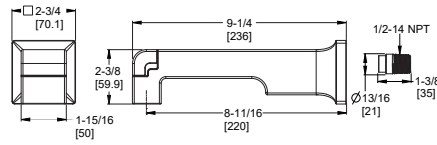

Verve™ - Tub & Shower

Diverter Tub Spout

MODEL	FINISH	LIST PRICE
Ø15-VRV1C	Polished Chrome	$200
Ø15-VRV1D	Polished Nickel	$250
Ø15-VRV1B	Matte Black	$270
Ø15-VRV1BG	Brushed Gold	$290

TECHNICAL INFO

Features:

- All Metal Construction
- Unique Water Ribbon Flow
- Threaded 1/2" Male Copper Sweat Adapter Included (C X MNPT)