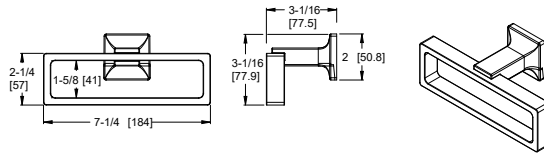

Towel Ring 	BRB-VRVC	Polished Chrome	$90	Configuration: · 1-Hole Installation Features: · All Metal Construction · Mounting Hardware Included · Concealed Screw Installation
	BRB-VRVD	Polished Nickel	$106	
	BRB-VRVB	Matte Black	$113	
	BRB-VRVBG	Brushed Gold	$120