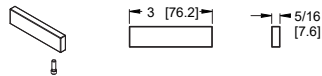

Features:

- All Metal Construction