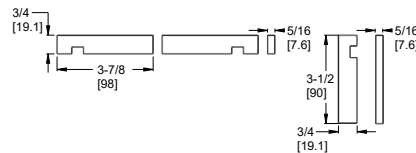

Features:

- All Metal Construction