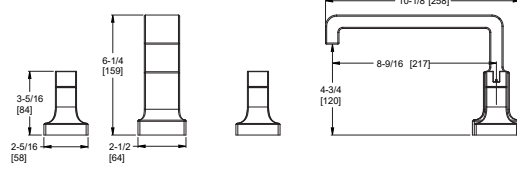

TECHNICAL INFO

Configuration:

- 3-Hole Installation

Features:

- All Metal Construction
- Fixed Hubs

Required Handles Sold Separately

- HHL-VRVX* Cross Handle
- HHL-VRVT* T Handle
- HHL-VRVL* Lever Handle

**Must Order ØX6-Ø5ØR or
ØX6-15ØR Rough-In Valve Separately.
See Valve Section.**